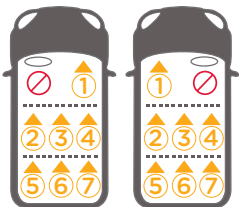

FR Informations sur la compatibilité des véhicules et les positions

1. Il s'agit d'un système de retenue pour enfants amélioré i-Size. Il est approuvé conformément à la réglementation UN n°129 pour une utilisation dans des positions de sièges de véhicules compatibles i-Size comme indiqué par le constructeur dans le manuel de l'utilisateur du véhicule.
2. En cas de doute, consultez le fabricant du système de retenue pour enfants amélioré ou le distributeur.

Donnez TOUJOURS la priorité aux sièges arrière de votre véhicule.
Ne pas l'utiliser sur le siège avant avec l'airbag activé une fois installé en mode dos à la route.

Il peut-être installé aux places assises de la plupart des véhicules. Les chiffres sur le diagramme ci-dessous correspondent aux positions de montage de véhicules figurant dans les pages suivantes.

Si votre siège enfant peut être monté, il est marqué par • Si votre siège enfant ne peut pas être monté, il est marqué par ✕ Les véhicules i-Size sont marqués par

Si votre véhicule n'est pas répertorié dans ce manuel ou qu'il n'est pas marqué avec • ou ✕, veuillez vous reporter au manuel de votre véhicule ou contacter le constructeur pour plus d'informations.

Cette liste de montage a été soigneusement préparée avec des données scientifiques recueillies sur des véhicules et le siège auto. Aucune responsabilité ne sera acceptée quant à l'exactitude de cette liste, laquelle n'est fournie qu'à titre indicatif. Nous vous recommandons de vérifier que le siège que vous avez acheté est bien compatible avec votre véhicule au moment de l'achat.